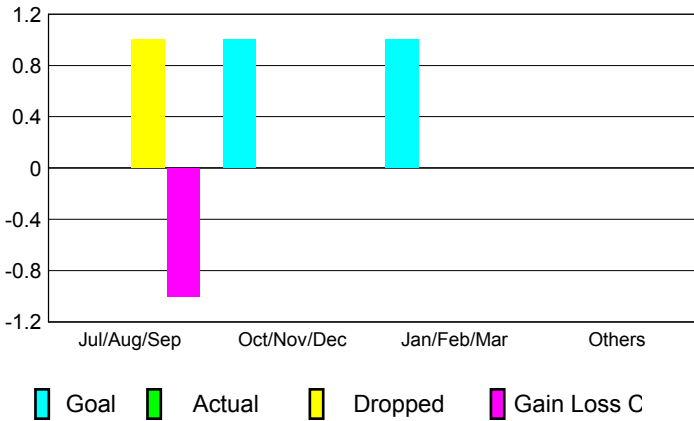

GMT: **JØRN ANDERSEN**

Location: **FINLAND**

GMT CA: **4**

**CLUBS**

Month	New Club Goal	Actual New Clubs	Actual Dropped Clubs	Gain/Loss of Clubs
<b>2012-2013</b>				
Jul/Aug/Sep	0	0	1	-1
Oct/Nov/Dec	1	0	0	0
Jan/Feb/Mar	1	0	0	0
Apr/May/June	0	0	0	0
<b>Totals</b>	<b>2</b>	<b>0</b>	<b>1</b>	<b>-1</b>

**Club Results 2012-2013**  
Goal, New, Dropped, Gain/Loss

**YTD Status Quo Clubs 2012-2013**

Status Quo Clubs Compared to Status Quo Members

**Club Gain/Loss 2012-2013**

**MEMBERSHIP**

Month	Net Memb Goal	Actual New Memb	Actual Dropped Memb	Gain/Loss of Memb
<b>2012-2013</b>				
Jul/Aug/Sep	-25	10	19	-9
Oct/Nov/Dec	20	12	20	-8
Jan/Feb/Mar	20	45	24	21
Apr/May/June	-10	17	40	-23
<b>Totals</b>	<b>5</b>	<b>84</b>	<b>103</b>	<b>-19</b>