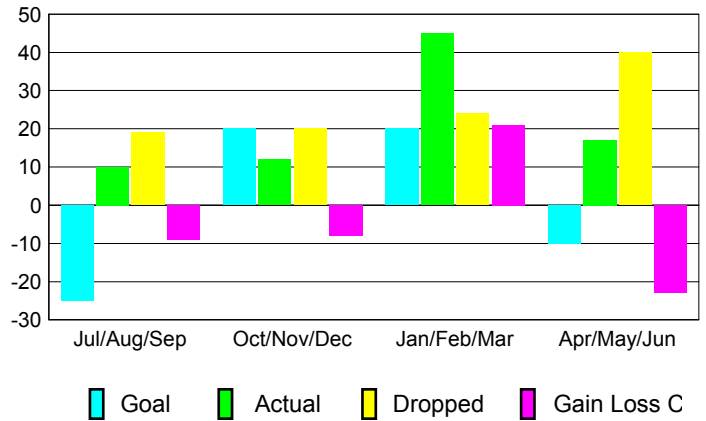

GMT: **JØRN ANDERSEN**

Location: **FINLAND**

GMT CA: **4**

**CLUBS**

Month	New Club Goal	Actual New Clubs	Actual Dropped Clubs	Gain/Loss of Clubs
<b>2012-2013</b>				
Jul/Aug/Sep	0	0	1	-1
Oct/Nov/Dec	1	0	0	0
Jan/Feb/Mar	1	0	0	0
Apr/May/June	0	0	0	0
<b>Totals</b>	<b>2</b>	<b>0</b>	<b>1</b>	<b>-1</b>

**Club Results 2012-2013**  
Goal, New, Dropped, Gain/Loss

**YTD Status Quo Clubs 2012-2013**

Status Quo Clubs Compared to Status Quo Members

**Club Gain/Loss 2012-2013**

**MEMBERSHIP**

Month	Net Memb Goal	Actual New Memb	Actual Dropped Memb	Gain/Loss of Memb
<b>2012-2013</b>				
Jul/Aug/Sep	-25	10	19	-9
Oct/Nov/Dec	20	12	20	-8
Jan/Feb/Mar	20	45	24	21
Apr/May/June	-10	17	40	-23
<b>Totals</b>	<b>5</b>	<b>84</b>	<b>103</b>	<b>-19</b>

**Membership Results 2012-2013**  
Goal, New, Dropped, Gain/Loss

**Gender Comparison 2012-2013**

**Membership Gain/Loss 2012-2013**